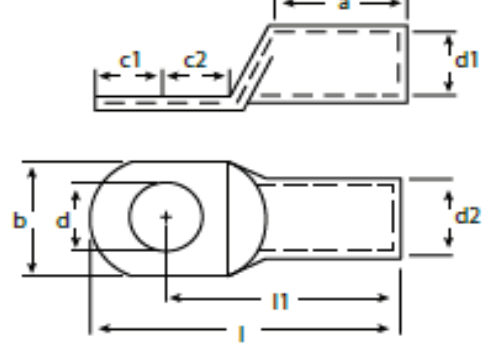

BAKIR SIKMALI KABLO PAPUCU - STANDART TİP

ÜRÜN KODU	KABLO KESİTİ	DELİK ÇAPI	ÖLÇÜLER (mm)									KUTU ADEDİ	BİRİM FİYAT
			d	d1	d2	l	l1	a	b	c1	c2		
ELSSKP 010-6	10	M6	6,5	4,4	6,3	29,0	22,0	12,0	11,0	6,5	7,0	750	24,70₺
ELSSKP 010-8	10	M8	8,5	4,4	6,3	33,0	25,0	12,0	13,5	8,0	9,0	750	24,70₺
ELSSKP 016-6	16	M6	6,5	5,5	7,5	29,0	21,0	12,0	11,0	8,0	9,0	400	32,40₺
ELSSKP 016-8	16	M8	8,5	5,5	7,5	33,0	25,0	12,0	13,5	8,0	9,0	400	32,40₺
ELSSKP 016-10	16	M10	10,5	5,5	7,5	33,0	25,0	12,0	16,0	8,0	9,0	400	35,40₺
ELSSKP 025-6	25	M6	6,5	7,0	9,5	39,0	31,1	16,0	13,5	7,7	9,3	350	58,55₺
ELSSKP 025-8	25	M8	8,5	7,0	9,5	39,0	31,1	16,0	13,5	7,7	9,3	350	57,00₺
ELSSKP 025-10	25	M10	10,5	7,0	9,5	39,0	31,1	16,0	16,0	7,7	9,3	300	60,00₺
ELSSKP 035-6	35	M6	6,5	8,5	11,0	44,0	35,7	19,0	15,5	8,3	9,7	200	71,00₺
ELSSKP 035-8	35	M8	8,3	8,5	11,0	44,0	35,7	19,0	15,5	8,3	9,7	200	71,00₺
ELSSKP 035-10	35	M10	10,5	8,5	11,0	44,0	35,7	19,0	15,5	8,3	9,7	200	71,00₺
ELSSKP 050-8	50	M8	8,5	10,0	12,5	51,5	39,5	21,0	19,0	12,0	12,0	150	112,50₺
ELSSKP 050-10	50	M10	10,5	10,0	12,5	51,5	39,5	21,0	19,0	12,0	12,0	150	112,50₺
ELSSKP 050-12	50	M12	13,0	10,0	12,5	51,5	39,5	21,0	19,0	12,0	12,0	150	117,00₺
ELSSKP 050-14	50	M14	15,0	10,0	12,5	51,5	39,5	21,0	21,0	12,0	12,0	150	123,30₺
ELSSKP 070-8	70	M8	8,5	11,5	14,5	54,0	42,0	23,0	21,0	12,0	10,0	100	148,00₺
ELSSKP 070-10	70	M10	10,5	11,5	14,5	54,0	42,0	23,0	21,0	12,0	10,0	100	145,00₺
ELSSKP 070-12	70	M12	13,0	11,5	14,5	54,0	42,0	23,0	21,0	12,0	10,0	100	145,00₺
ELSSKP 095-8	95	M8	8,5	13,5	16,5	59,0	49,0	26,0	24,5	10,0	12,0	75	185,00₺
ELSSKP 095-10	95	M10	10,5	13,5	16,5	59,0	49,0	26,0	24,5	10,0	12,0	75	185,00₺
ELSSKP 095-12	95	M12	13,0	13,5	16,5	59,0	49,0	36,0	24,5	10,0	12,0	75	185,00₺
ELSSKP 120-10	120	M10	10,5	15,5	19,0	69,0	56,0	29,0	28,0	13,0	14,5	50	262,00₺
ELSSKP 120-12	120	M12	13,0	15,5	19,0	69,0	56,0	29,0	28,0	13,0	14,5	50	257,50₺
ELSSKP 120-16	120	M10	17,0	15,5	19,0	69,0	56,0	29,0	28,0	13,0	14,5	50	255,00₺
ELSSKP 150-10	150	M10	10,5	16,5	21,0	76,0	60,0	30,0	30,0	16,5	16,5	40	385,00₺
ELSSKP 150-12	150	M12	13,0	16,5	21,0	76,0	60,0	30,0	30,0	16,5	16,5	40	385,00₺
ELSSKP 150-16	150	M10	17,0	16,5	21,0	76,0	60,0	30,0	30,0	16,5	16,5	40	385,00₺
ELSSKP 185-12	185	M12	13,0	18,5	23,0	82,5	65,5	33,0	34,0	17,0	18,0	30	493,50₺
ELSSKP 185-16	185	M10	17,0	18,5	23,0	82,5	65,5	33,0	34,0	17,0	18,0	30	493,50₺
ELSSKP 240-12	240	M12	13,0	21,0	26,0	89,0	72,0	39,0	38,0	17,0	18,0	25	585,60₺
ELSSKP 240-16	240	M16	17,0	21,0	26,0	89,0	72,0	38,0	38,0	17,0	18,0	25	585,60₺

-Ürünlerimiz 3-6 mikron kalay kaplıdır.

-EN13600 standart bakırdan imal edilmiştir.